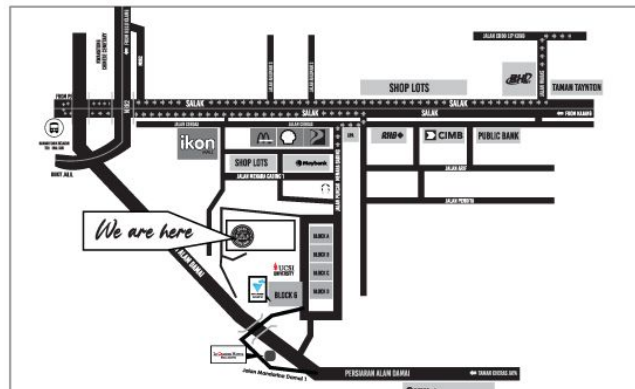

FURTHER ENQUIRIES MAY BE DIRECTED TO:

Hafiz   ☎ +6010-535 0558
Brandon   ☎ +6011-2681 4483